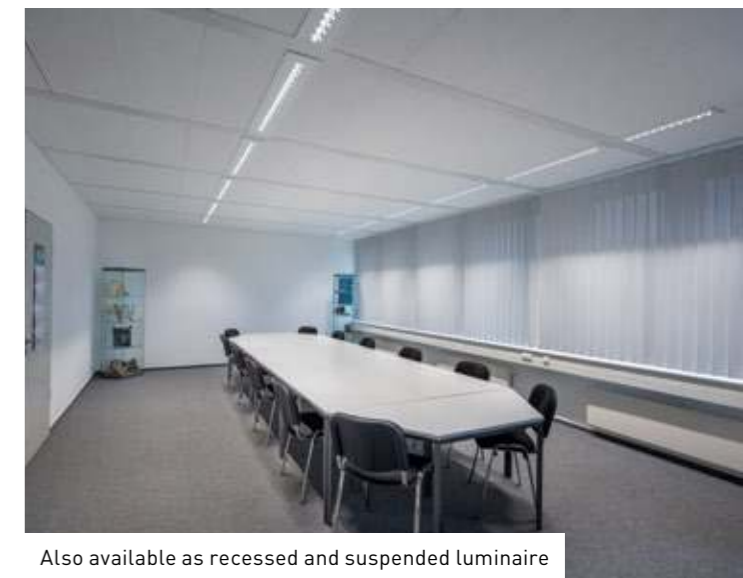

www.trilux.com/creavo-led

Detailed product information:
www.trilux.com/creavo-led

Creavo D

- Mounting type**
Surface-mounted
- Mounting location**
Ceiling
- Design**
square
linear
- Beam characteristic**
wide (also in UGR16)
wallwasher
- Luminaire luminous flux**
3,000 - 7,000 lm
- Colour rendering index | Light colour**
Ra > 80, Ra > 90
3,000 K
4,000 K
Tunable White 2,700 K - 6,500 K
- Service life**
L90 = 50,000 h
L80 = 100,000 h
- Luminaire colour**
white with anthracite limiter
white with white limiter
white with black limiter
- Operating mode**
switchable and DALI dimmable (ETDD)
switchable (ET)
- Connectivity**
LiveLink integrated
Casambi capable
- Additional equipment**
LiveLink sensor IR Micro for daylight-dependent control and presence detection
Single battery system, 3 hours
Beacon for location-based services
- Accessories**
End caps without function
Continuous-line couplings
Through-wiring

IP20 IP40

CREAVO D

SURFACE-MOUNTED LUMINAIRE

Also available as recessed and suspended luminaire

Also as square version

CONTACTS

TRILUX GmbH & Co. KG

Heidestrase · D-59759 Arnsberg