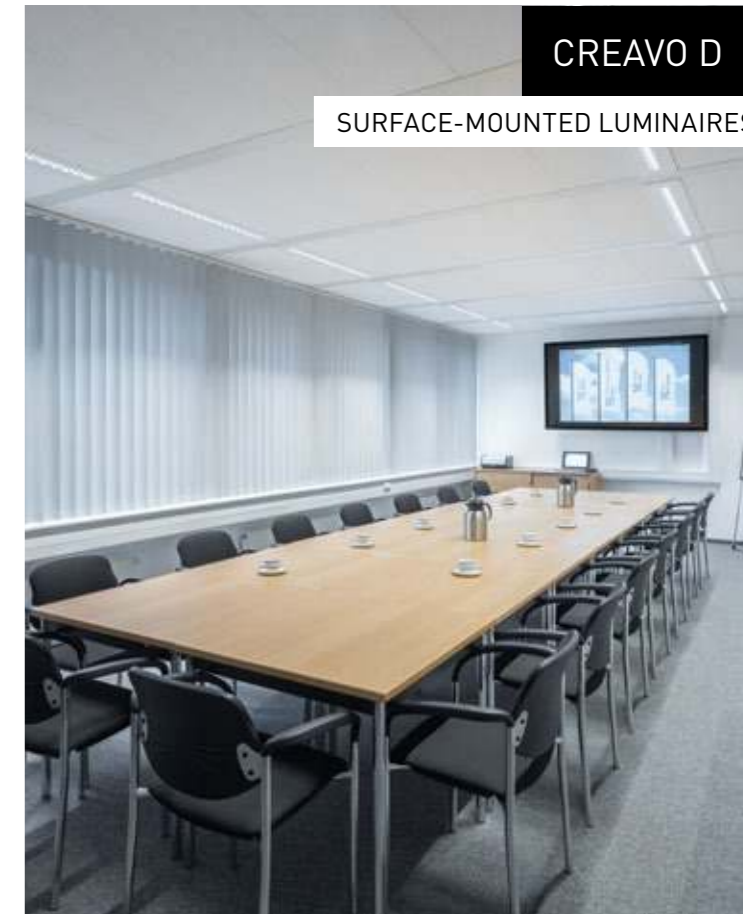

Creavo D

- **Mounting type**
  Surface-mounted
- **Mounting location**
  Ceiling
- **Design**
  square
  linear
- **Beam characteristic**
  wide (also in UGR16)
  wallwasher
- **Luminaire luminous flux**
  3,000 - 7,000 lm
- **Colour rendering index | Light colour**
  Ra > 80, Ra > 90
  3,000 K
  4,000 K
  Tunable White 2,700 K - 6,500 K
- **Service life**
  L90 = 50,000 h
  L80 = 100,000 h
- **Luminaire colour**
  white with anthracite limiter
  white with white limiter
  white with black limiter
- **Operating mode**
  switchable and DALI dimmable (ETDD)
  switchable (ET)
- **Connectivity**
  LiveLink integrated
  Casambi capable
- **Additional equipment**
  LiveLink sensor IR Micro for daylight-dependent control and presence detection
  Single battery system, 3 hours
  Beacon for location-based services
- **Accessories**
  End caps without function
  Continuous-line couplings
  Through-wiring

IP20 IP40

CREAVO D

SURFACE-MOUNTED LUMINAIRE